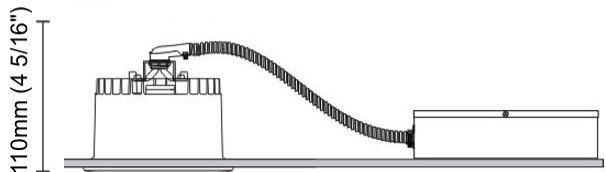

GENERAL

Series: Dixit
Subseries: Dixit RA11
Brand: Ivela
Division: Architectural
Mounting Type: Recessed
Mounting Location: Ceiling
Subcategory: Downlight

PHYSICAL

Shape: Round
Diameter (mm): 110
Diameter (in): 4 5/16
Height (mm): 70
Height (in): 2 3/4
Min. Recessing Depth (mm): 110
Min. Recessing Depth (in): 4 15/16
Light Distribution: Direct
Weight (kg): 0.6
Weight (lbs): 1.32
Diffuser: Clear Polycarbonate
Fixture Finish: MWH
Fixture Material: Aluminum Die Cast
Cut-out Measurements: 100mm / 3 15/16"

ELECTRICAL

Lamp Type: LED
Total Output Wattage (W): 12 / 18 / 26
Dimming: Tri-Mode (Non-Dimming and Phase Dimming (120Vac only) and 0-10V Dimming)
Driver Included: No
Driver Location: Recessed Housing
Driver Type: Constant Current - Universal
Driver Class: Class 2
Input Voltage (V): 120 - 277
Constant Current (MA): 350 / 500 / 700

LED

Number of LEDs: 1
Color Temperature (°K): 2700 / 3000 / 4000
Max. Delivered Lumen (lm): 1513 / 2092 / 2759
CRI: >85 CRI
Efficiency (%): 89
Lamp Life (hrs): 50000
Upon Request: 3500K upon request

OPTICAL

Optic°: 55
Adjustability: Fixed
Upon Request: Optic 18° or 30° (mirror-metallized) / 70° (white)

RATINGS AND CERTIFICATIONS

Certified By: Certified for North American Standards
IP rating: IP43
IK Rating: IK08
Glare Rating: ≤ 19