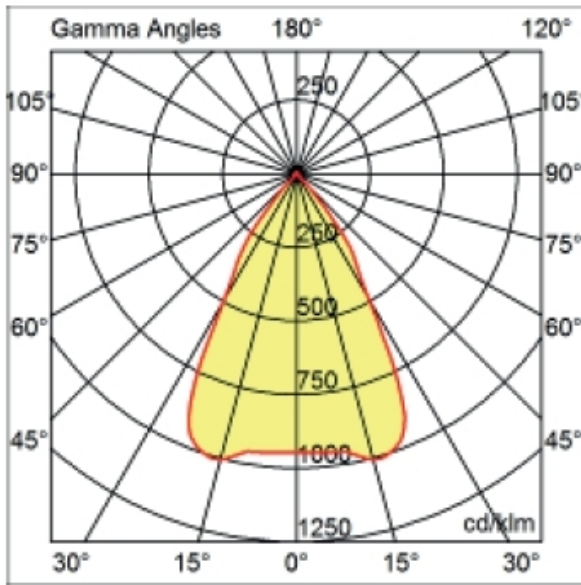

DIXIT RA14 RECESSED

A56093-

PROJECT	
TYPE	
SPECIFIER	
QUANTITY	
DATE	

Matte White

Silver

	DP	DV	
Dimming	Phase	0-10V	
Color Temperature	27K 2700K	30K 3000K	35K 3500K 40K 4000K

Order Example **K°**
L5XXXXXX-DV-30K
0-10V 3000K