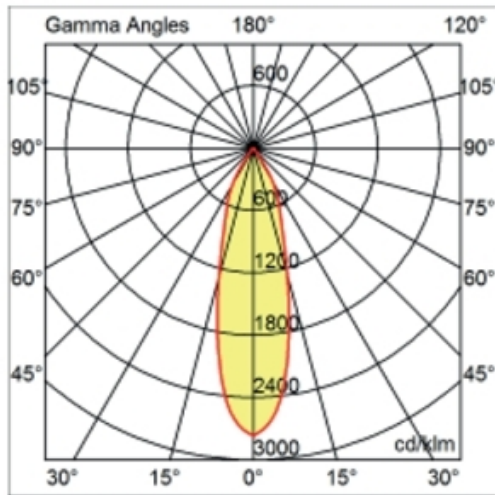

DIXIT RA8 RECESSED

A56061-

PROJECT	
TYPE	
SPECIFIER	
QUANTITY	
DATE	

RA 8 TL DIXIT LED 6,5W 550 lm				R:100%				I.Max:2958 Cd/Klm			
H[m]	D[m]	Max lux	Med lux	Alpha=26°		H[m]	D[m]	Max lux	Med lux	Beta=26°	
1.00	0.47	1508	939			1.00	0.47	1508	939		
2.00	0.94	377	235			2.00	0.94	377	235		
3.00	1.41	168	104			3.00	1.41	168	104		
4.00	1.89	94	59			4.00	1.89	94	59		
5.00	2.36	60	38			5.00	2.36	60	38		

Dimming	DP	DV	
	Phase	0-10V	
Color Temperature	27K	30K	35K
	2700K	3000K	3500K

Order Example **K°**

L5XXXXXX-DV-30K

0-10V **3000K**