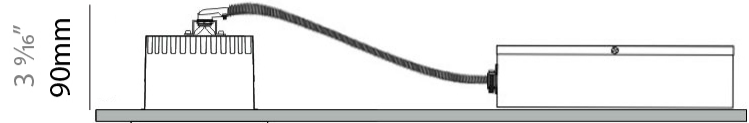

Ø70mm
2 3/4"