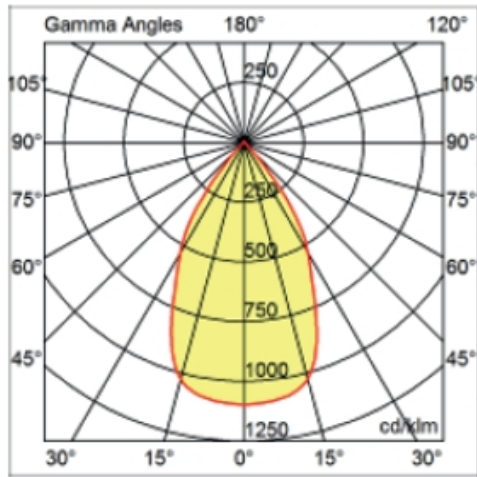

DIXIT RA11 RECESSED

A56028-

PROJECT	
TYPE	
SPECIFIER	
QUANTITY	
DATE	

	DP	DV		Order Example	K°
Dimming	Phase	0-10V		L5XXXXXX-DV-30K	
Color Temperature	27K 2700K	30K 3000K	35K 3500K	0-10V	3000K