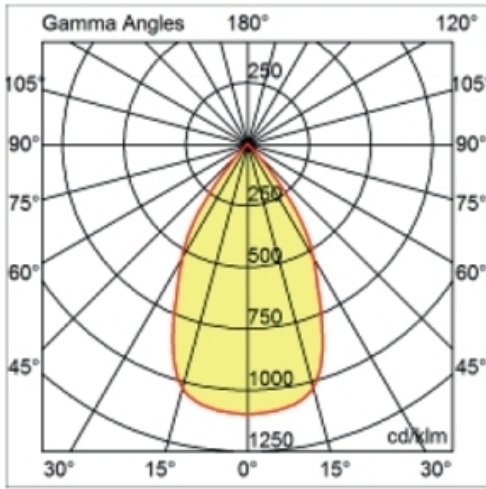

DIXIT RA11 RECESSED

A56020-

PROJECT	_____
TYPE	_____
SPECIFIER	_____
QUANTITY	_____
DATE	_____

RA 11 DIXIT LED 12W 1700LM 3000K				R:100%				I.Max:1096 Cd/Klm			
H[m]	D[m]	Max lux	Med lux	Alpha=55°	H[m]	D[m]	Max lux	Med lux	Beta=55°		
1.00	1.13	1658	898		1.00	1.13	1658	898			
2.00	2.26	415	224		2.00	2.26	415	224			
3.00	3.38	184	100		3.00	3.38	184	100			
4.00	4.51	104	56		4.00	4.51	104	56			
5.00	5.64	66	36		5.00	5.64	66	36			

	DP	DV	
Dimming	Phase	0-10V	
Color Temperature	27K 30K 35K 40K	2700K 3000K 3500K 4000K	K°

Order Example **L5XXXXXX-DV-30K**

0-10V 3000K