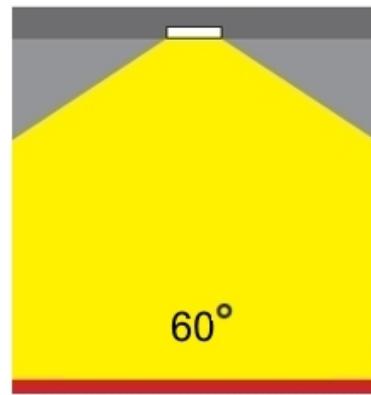

DIXIT RA14 RECESSED

A56093-

PROJECT	
TYPE	
SPECIFIER	
QUANTITY	
DATE	

Matte White

Silver

	DP	DV	
Dimming	Phase	0-10V	
Color Temperature	27K 2700K	30K 3000K	35K 3500K 40K 4000K

Order Example **K°**
L5XXXXXX-DV-30K
0-10V 3000K